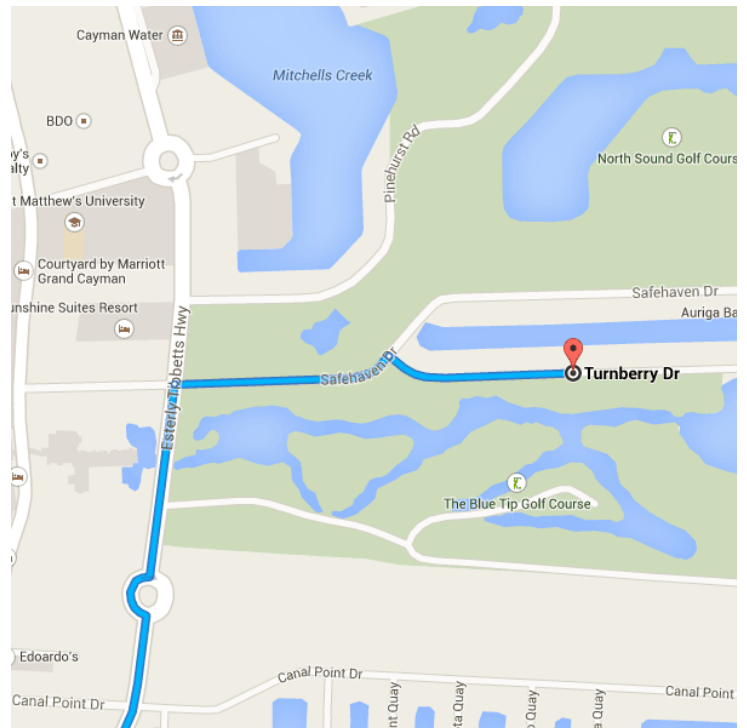

Directions from The Reef Resort to Turnberry Dr

Drive 45.0 km, 48 min

○ The Reef Resort

1 Queens Hwy, East End., Cayman Islands

Take Austin Conolly Dr, Sea View Rd, Bodden Town Rd, Shamrock Rd, ... and Esterly Tibbetts Hwy to Safehaven Dr

44.2 km / 45 min

- ↑ 1. Head southeast on Queens Hwy 650 m
- ↑ 2. Continue onto Austin Conolly Dr 5.3 km
- ↑ 3. Continue onto Sea View Rd 9.0 km
- ↑ 4. Continue onto Bodden Town Rd 7.3 km
- ↑ 5. Continue onto Bodden Town Road 1.4 km
- ↗ 6. Slight right onto Shamrock Rd 8.8 km

- 7. At the roundabout, take the **1st** exit onto **East-West Arterial**
 Go through 1 roundabout
 1.4 km
- 8. Continue onto **Shamrock Rd**
 500 m
- 9. At the roundabout, take the **2nd** exit onto **Crewe Rd**
 700 m
- 10. At the roundabout, take the **2nd** exit onto **Linford Pierson Hwy**
 2.5 km
- 11. Turn **right** onto **Bobby Thompson Way**
 450 m
- 12. Continue onto **Huldah Ave**
 350 m
- 13. At the roundabout, take the **2nd** exit onto **Thomas Russel Ave**
 400 m
- 14. Continue onto **N Sound Rd**
 700 m
- 15. At the roundabout, take the **2nd** exit onto **Esterly Tibbetts Hwy**
 Go through 3 roundabouts
 4.8 km

Continue on **Safehaven Dr**. Drive to **Turnberry Dr**

- 750 m / 3 min
- 16. Turn **right** onto **Safehaven Dr**
 400 m
- 17. Take the **1st right** onto **Turnberry Dr**
 350 m

Turnberry Dr