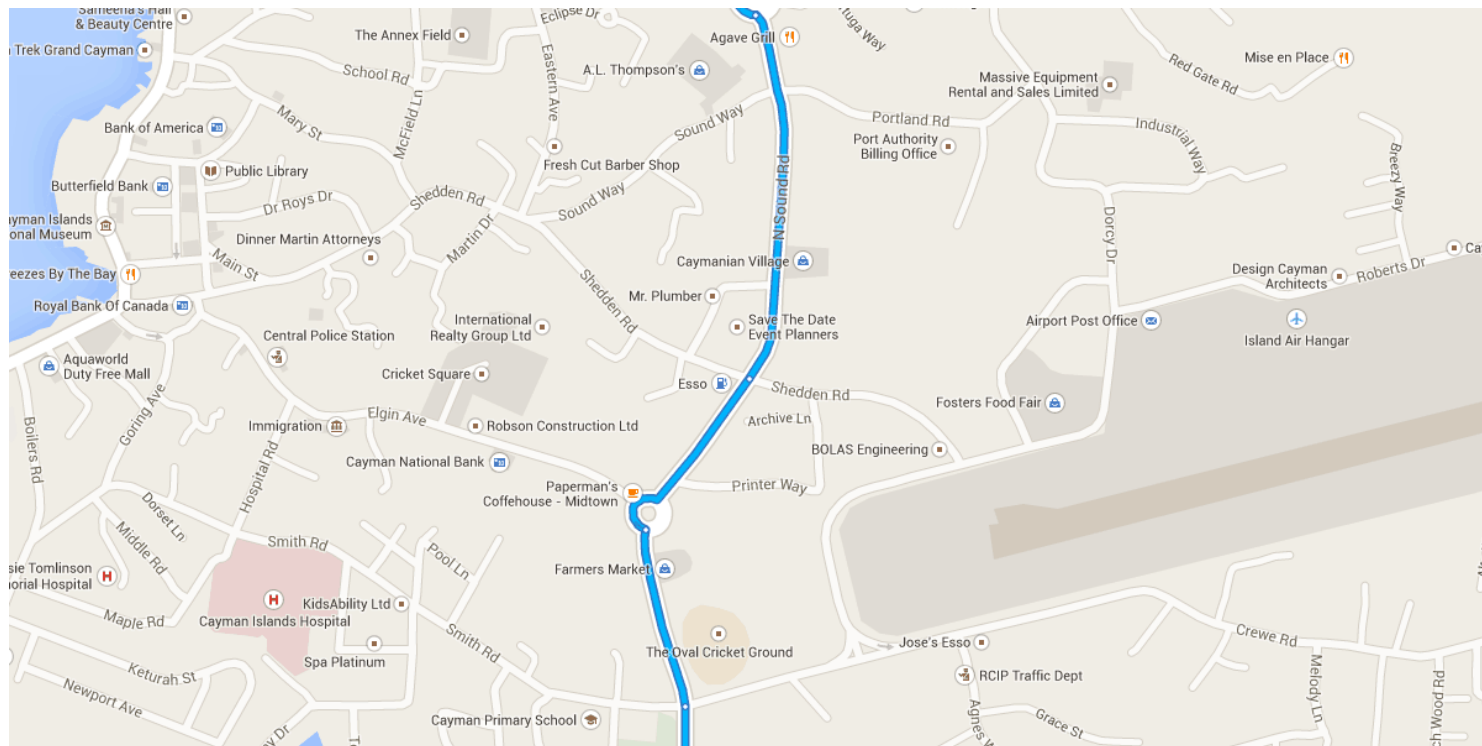

Directions from The Reef Resort to Turnberry Dr

Drive 45.0 km, 48 min

○ The Reef Resort

1 Queens Hwy, East End., Cayman Islands

Take Austin Conolly Dr, Sea View Rd, Bodden Town Rd, Shamrock Rd, ... and Esterly Tibbetts Hwy to Safehaven Dr

44.2 km / 45 min

- ↑ 1. Head southeast on Queens Hwy 650 m
- ↑ 2. Continue onto Austin Conolly Dr 5.3 km
- ↑ 3. Continue onto Sea View Rd 9.0 km
- ↑ 4. Continue onto Bodden Town Rd 7.3 km
- ↑ 5. Continue onto Bodden Town Road 1.4 km
- ↗ 6. Slight right onto Shamrock Rd 8.8 km

- 7. At the roundabout, take the **1st** exit onto **East-West Arterial**
 Go through 1 roundabout
 1.4 km
- 8. Continue onto **Shamrock Rd**
 500 m
- 9. At the roundabout, take the **2nd** exit onto **Crewe Rd**
 700 m
- 10. At the roundabout, take the **2nd** exit onto **Linford Pierson Hwy**
 2.5 km
- 11. Turn **right** onto **Bobby Thompson Way**
 450 m
- 12. Continue onto **Huldah Ave**
 350 m
- 13. At the roundabout, take the **2nd** exit onto **Thomas Russel Ave**
 400 m
- 14. Continue onto **N Sound Rd**
 700 m
- 15. At the roundabout, take the **2nd** exit onto **Esterly Tibbetts Hwy**
 Go through 3 roundabouts
 4.8 km

Continue on **Safehaven Dr**. Drive to **Turnberry Dr**

- 750 m / 3 min
- 16. Turn **right** onto **Safehaven Dr**
 400 m
- 17. Take the **1st right** onto **Turnberry Dr**
 350 m

Turnberry Dr