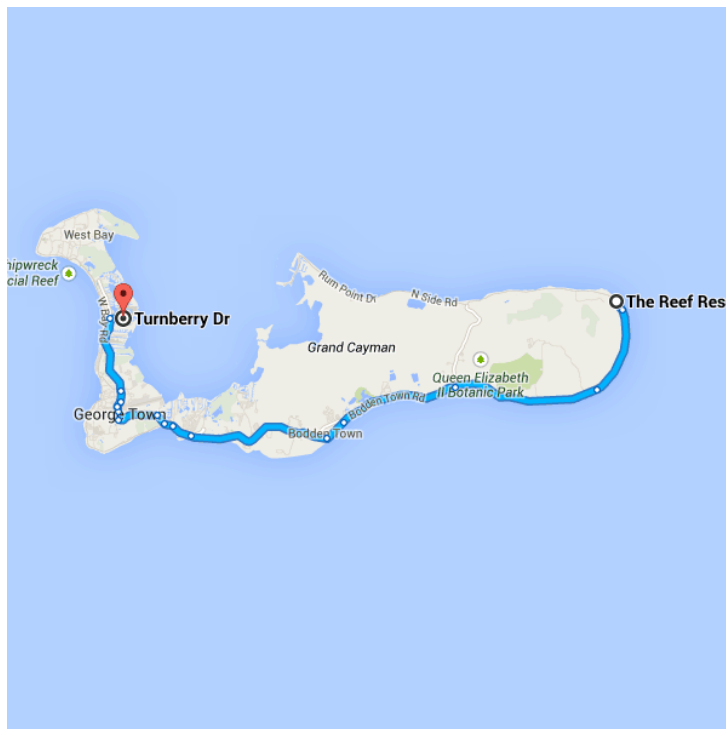

Directions from The Reef Resort to Turnberry Dr

Drive 45.0 km, 48 min

○ The Reef Resort

1 Queens Hwy, East End., Cayman Islands

Take Austin Conolly Dr, Sea View Rd, Bodden Town Rd, Shamrock Rd, ... and Esterly Tibbetts Hwy to Safehaven Dr

44.2 km / 45 min

- ↑ 1. Head southeast on Queens Hwy 650 m
- ↑ 2. Continue onto Austin Conolly Dr 5.3 km
- ↑ 3. Continue onto Sea View Rd 9.0 km
- ↑ 4. Continue onto Bodden Town Rd 7.3 km
- ↑ 5. Continue onto Bodden Town Road 1.4 km
- ↗ 6. Slight right onto Shamrock Rd 8.8 km

- 7. At the roundabout, take the **1st** exit onto **East-West Arterial**
 Go through 1 roundabout
 1.4 km
- 8. Continue onto **Shamrock Rd**
 500 m
- 9. At the roundabout, take the **2nd** exit onto **Crewe Rd**
 700 m
- 10. At the roundabout, take the **2nd** exit onto **Linford Pierson Hwy**
 2.5 km
- 11. Turn **right** onto **Bobby Thompson Way**
 450 m
- 12. Continue onto **Huldah Ave**
 350 m
- 13. At the roundabout, take the **2nd** exit onto **Thomas Russel Ave**
 400 m
- 14. Continue onto **N Sound Rd**
 700 m
- 15. At the roundabout, take the **2nd** exit onto **Esterly Tibbetts Hwy**
 Go through 3 roundabouts
 4.8 km

Continue on **Safehaven Dr**. Drive to **Turnberry Dr**

- 750 m / 3 min
- 16. Turn **right** onto **Safehaven Dr**
 400 m
- 17. Take the **1st right** onto **Turnberry Dr**
 350 m

Turnberry Dr