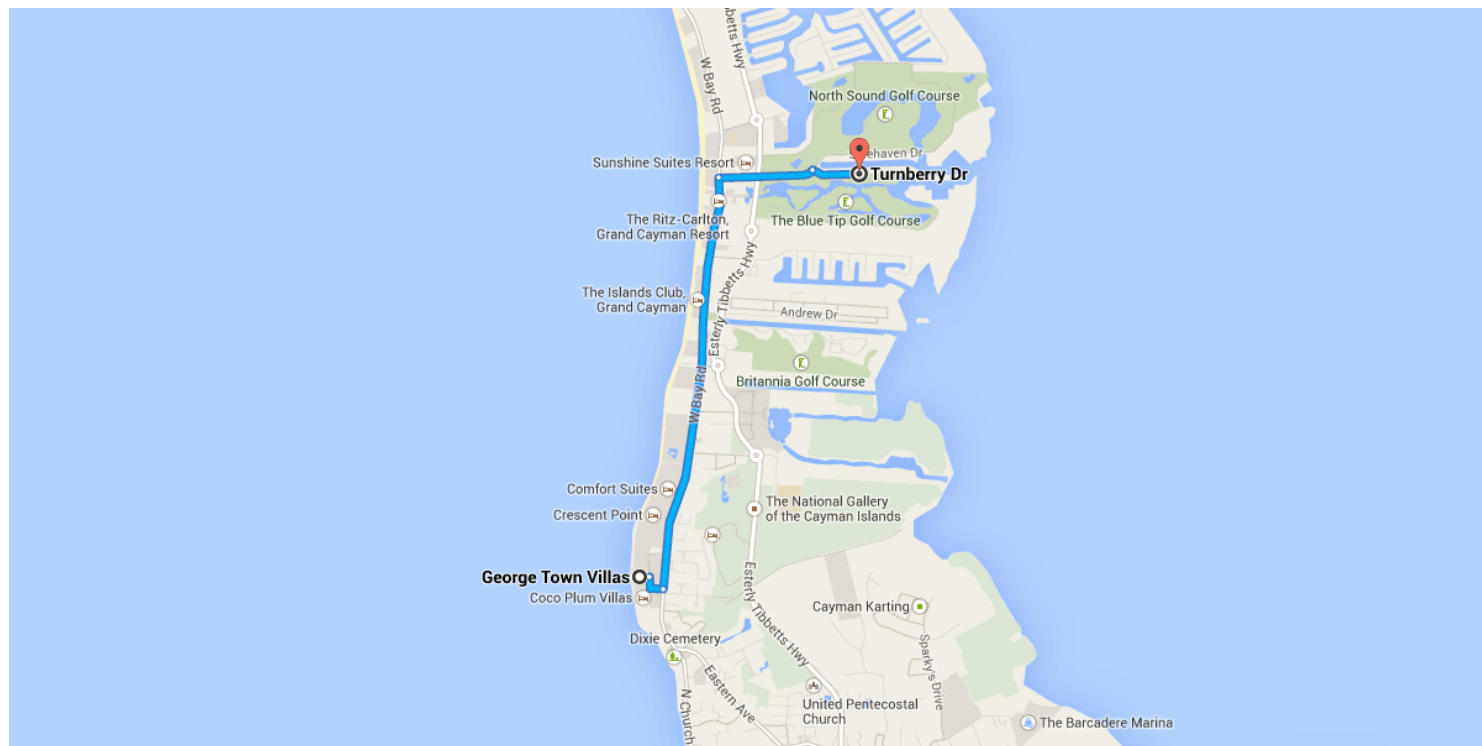

Directions from George Town Villas to Turnberry Dr

Drive 4.3 km, 9 min

○ George Town Villas

Snooze Ln, Cayman Islands

1. Head south on Snooze Ln toward W Bay Rd

Rd

180 m

2. Turn left onto W Bay Rd

3.0 km

3. Turn right onto Safehaven Dr

700 m

4. Take the 2nd right onto Turnberry Dr

350 m

● Turnberry Dr

Cayman Islands

These directions are for planning purposes only. You may find that construction projects, traffic, weather, or other events may cause conditions to differ from the map results, and you should plan your route accordingly. You must obey all signs or notices regarding your route.