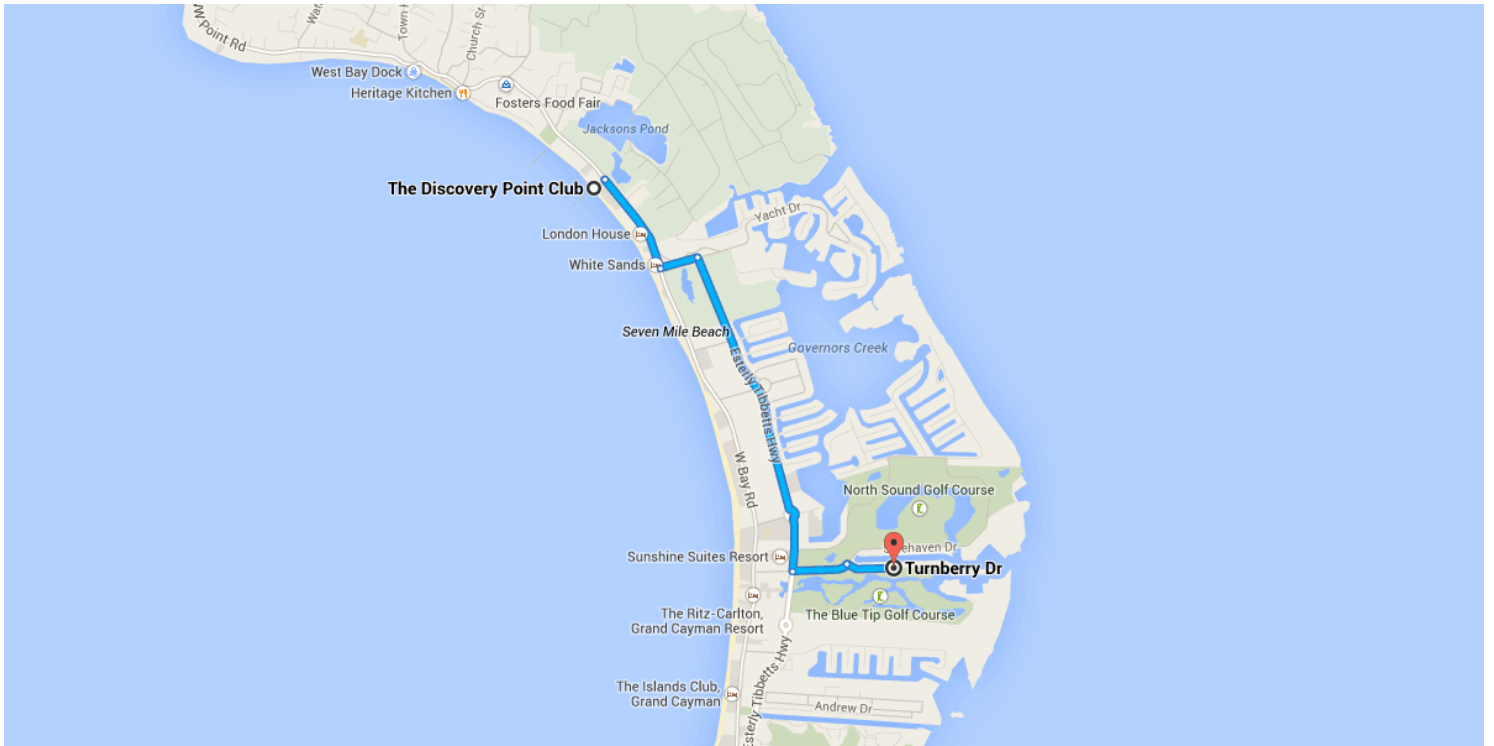

Directions from The Discovery Point Club to Turnberry Dr

Drive 4.3 km, 7 min

○ The Discovery Point Club

W Bay Rd, Cayman Islands

- 1. Head **southeast** on **W Bay Rd** toward **Marsh Rd**

750 m

- 2. Turn **left** onto **Yacht Dr**

290 m

- 3. Take the 1st **right** onto **Esterly Tibbetts Hwy**

Go through 1 roundabout

2.5 km

- 4. Turn **left** onto **Safehaven Dr**

400 m

- 5. Take the 1st **right** onto **Turnberry Dr**

350 m

⊙ Turnberry Dr